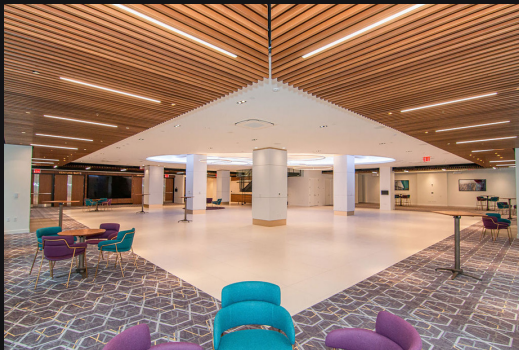

FOR MORE INFORMATION, MIKE@ONTHESSETGLOBAL.COM