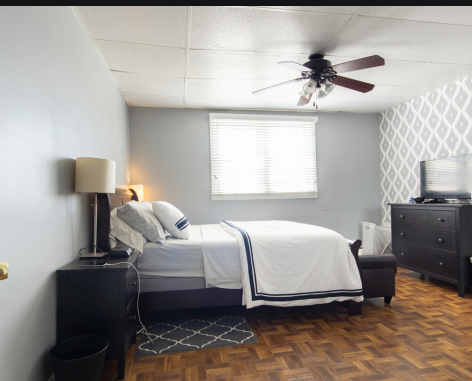

ON THE SET

FILM & LOCATION AGENCY

FOR MORE INFORMATION, MIKE@ONTHESETGLOBAL.COM

FOR MORE INFORMATION, MIKE@ONTHESSETGLOBAL.COM

FOR MORE INFORMATION, MIKE@ONTHESSETGLOBAL.COM

- Jersey City, NJ
- Detached home
- Large backyard
- Driveway
- Multiple Day Shoot
- Day/Night Shoot
- Quiet block
- 40x90 Lot Space