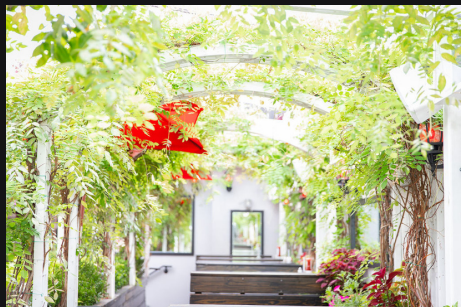

underground
bar/lounge

main rooftop
lounge;
eastside

private rooftop lounge area; great for filming private scenes

westside rooftop lounge area; separate from the eastside area

- *Downtown Jersey City (New Jersey), 15 minutes from NYC*
- A 170,000 sq ft restaurant, lounge w/ 3 rooftop areas
- A great underground lounge for scenes
- Beautiful for summer or winter/holiday filming
- Open to TV, film and commercials
- Easy access to everything
- Large parking lot for crews