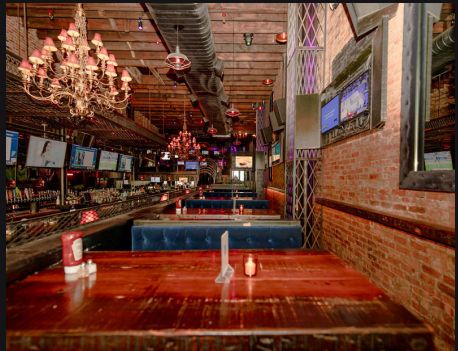

ON THE SET

LOCATION AGENCY

FOR MORE INFORMATION, MIKE@ONTHESETGLOBAL.COM

ON THE SET

LOCATION AGENCY

1st flr. bar & restaurant

FOR MORE INFORMATION, MIKE@ONTHESETGLOBAL.COM

mezzanine bar

FOR MORE INFORMATION, MIKE@ONTHESSETGLOBAL.COM

FOR MORE INFORMATION, MIKE@ONTHESSETGLOBAL.COM

world class dj booth

private mezzanine area; great for private filming

FOR MORE INFORMATION, MIKE@ONTHESSETGLOBAL.COM

underground
bar/lounge

main rooftop
lounge;
eastside

private rooftop lounge area; great for filming private scenes

westside rooftop lounge area; separate from the eastside area

- *Downtown Jersey City (New Jersey), 15 minutes from NYC*
- A 170,000 sq ft restaurant, lounge w/ 3 rooftop areas
- A great underground lounge for scenes
- Beautiful for summer or winter/holiday filming
- Open to TV, film and commercials
- Easy access to everything
- Large parking lot for crews