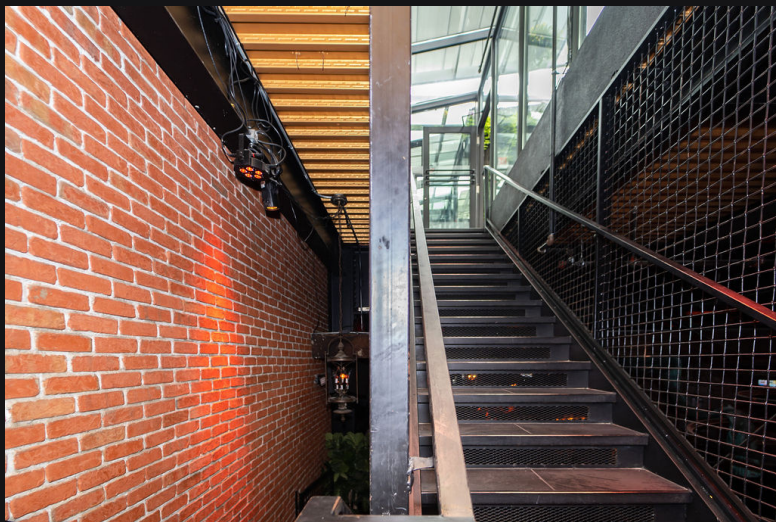

FOR MORE INFORMATION, MIKE@ONTHESSETGLOBAL.COM

FOR MORE INFORMATION, MIKE@ONTHESSETGLOBAL.COM

world class dj booth

private mezzanine area; great for private filming

FOR MORE INFORMATION, MIKE@ONTHESSETGLOBAL.COM

underground
bar/lounge

main rooftop
lounge;
eastside

private rooftop lounge area; great for filming private scenes

westside rooftop lounge area; separate from the eastside area

- *Downtown Jersey City (New Jersey), 15 minutes from NYC*
- A 170,000 sq ft restaurant, lounge w/ 3 rooftop areas
- A great underground lounge for scenes
- Beautiful for summer or winter/holiday filming
- Open to TV, film and commercials
- Easy access to everything
- Large parking lot for crews