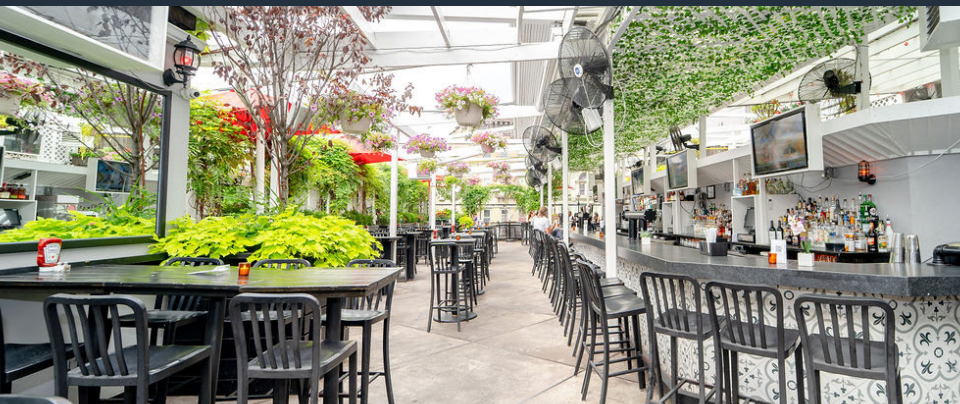

underground
bar/lounge

main rooftop
lounge;
eastside

private rooftop lounge area; great for filming private scenes

westside rooftop lounge area; separate from the eastside area

- *Downtown Jersey City (New Jersey), 15 minutes from NYC*
- A 170,000 sq ft restaurant, lounge w/ 3 rooftop areas
- A great underground lounge for scenes
- Beautiful for summer or winter/holiday filming
- Open to TV, film and commercials
- Easy access to everything
- Large parking lot for crews