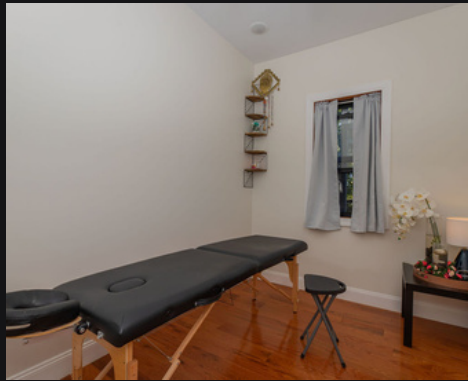

East Side

FOR MORE INFORMATION, MIKE@ONTHESSETGLOBAL.COM

- *Jersey City (New Jersey), 20 minutes from NYC*
- This space has EVERYTHING you'll need for a major shoot
- 9 rooms, pool private and rooftop
- Great acoustics and can do overnight shoots
- Beautiful for summer or winter/holiday filming
- Open to TV, film and commercials
- Driveway for trucks and off loading equipment and a great backyard for filming