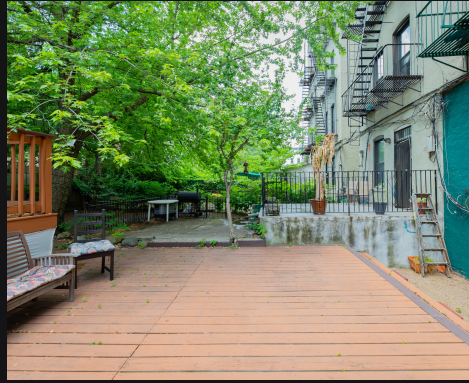

FOR MORE INFORMATION, MIKE@ONTHESSETGLOBAL.COM